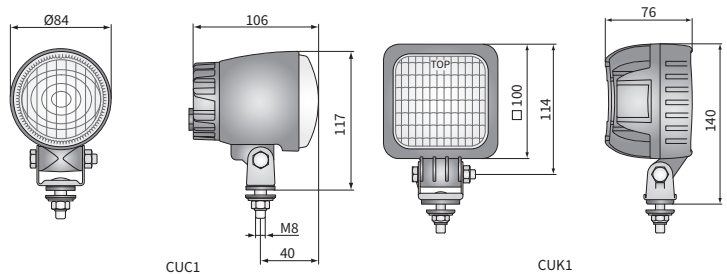

TECHNICAL DATA / FEATURES

- dimensions: 100x100x76, ϕ 84x106
- maximum power: 12W, 14W, 9W, 5W
- nominal voltage: 12V-24V DC, 12V-48V DC
- permissible power supply voltage: 10.5V-30V DC, 10.5V-60V DC
- source of light: 6 x LED, 3 x LED, 1 x LED
- colour of light: dark blue, red
- IP rating: IP67, IP69K, IP66
- work temperature: -40°C - +80°C
- housing's material: aluminium/plastic
- lens' material: plastic, glass
- built-in connectors: AMP Faston 250, Deutsch DT, AMP SuperSeal 1.5
- other: protection:
 - against overheating
 - against reverse polarisation
 bracket made of Inox steel

Correct polarity required.

Mounting: as a freestanding on body panels. CUC1 can be installed in an upright or upside down position while CUK1 in any position.

It is possible to install needed connectors for a version with cable (on request).

Useful parts while installing:

- AMP Faston 250 plug 2-pin - cat. No. A.07138
- AMP SuperSeal 1,5 plug 2-pin - cat. No. A.07137
- deutsch plug DT06-2S 2-pin - cat. No. A.07135

DIMENSIONS

Cat. number	Shape		The light colour		Lens material		Rated power			IP rating			Accessories					
	square	round	dark blue	red	plastic	glass	14W	12W	9W	5W	IP66	IP67	IP69K	LED module 12V-24V	LED module 12V-48V	cable 0,5 m	cable 0,15 m	
CUK1.48800	✓																	
CUK1.48806		✓																
CUK1.48807		✓	✓		✓													
CUK1.48808		✓	✓		✓													
CUK1.48840		✓	✓		✓													
CUK1.48846		✓	✓		✓													
CUK1.48847		✓	✓		✓													
CUK1.48848		✓	✓		✓													
CUC1.48601			✓															
CUC1.48603			✓															