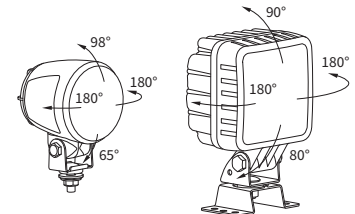

TECHNICAL DATA / FEATURES

- dimensions: 100x100x76, ϕ 84x106
- maximum power: 12W, 14W, 9W, 5W
- nominal voltage: 12V-24V DC, 12V-48V DC
- permissible power supply voltage: 10.5V-30V DC, 10.5V-60V DC
- source of light: 6 x LED, 3 x LED, 1 x LED
- colour of light: dark blue, red
- IP rating: IP67, IP69K, IP66
- work temperature: -40°C - +80°C
- housing's material: aluminium/plastic
- lens' material: plastic, glass
- built-in connectors: AMP Faston 250, Deutsch DT, AMP SuperSeal 1.5
- other: protection:
 - against overheating
 - against reverse polarisation
 bracket made of Inox steel

Correct polarity required.

Mounting: as a freestanding on body panels. CUC1 can be installed in an upright or upside down position while CUK1 in any position.

It is possible to install needed connectors for a version with cable (on request).

Useful parts while installing:

- AMP Faston 250 plug 2-pin - cat. No. A.07138
- AMP SuperSeal 1,5 plug 2-pin - cat. No. A.07137
- deutsch plug DT06-2S 2-pin - cat. No. A.07135

DIMENSIONS

Cat. number	Shape		The light colour		Lens material		Rated power			IP rating			Accessories					
	square	round	dark blue	red	plastic	glass	14W	12W	9W	5W	IP66	IP67	IP69K	LED module 12V-24V	LED module 12V-48V	cable 0,5 m	cable 0,15 m	
CUK1.48800	✓																	
CUK1.48806		✓																
CUK1.48807		✓	✓		✓													
CUK1.48808		✓	✓		✓													
CUK1.48840		✓	✓		✓													
CUK1.48846		✓	✓		✓													
CUK1.48847		✓	✓		✓													
CUK1.48848		✓	✓		✓													
CUC1.48601			✓															
CUC1.48603			✓															