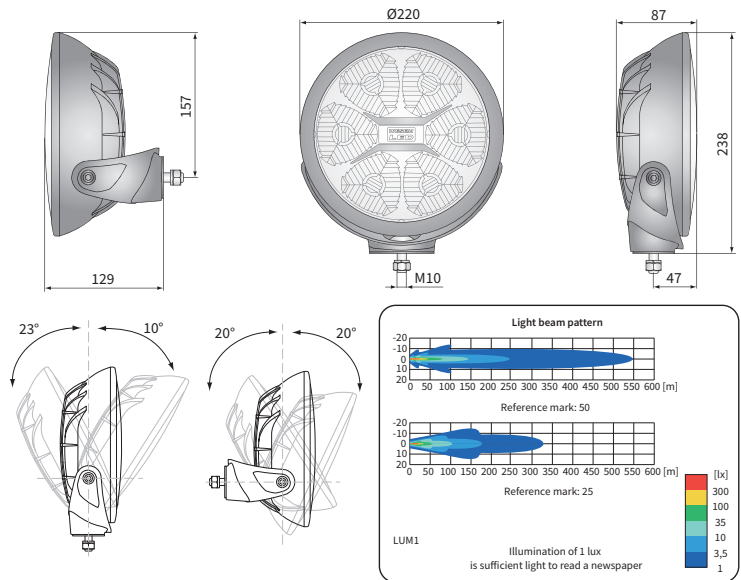

TECHNICAL DATA / FEATURES

- dimensions: $\phi 220 \times 87$
- light functions: driving, position
- function markings: HR, A
- maximum power: 27W, 3W
- nominal voltage: 12V-24V DC
- permissible power supply voltage: 10.5V-30V DC
- reference mark: 50, 25
- source of light: 6 x LED
- IP rating: IP67, IP69K
- work temperature: $-40^{\circ}\text{C} - +80^{\circ}\text{C}$
- housing's material: aluminium
- housing's colour: black, white
- lens' material: glass
- built-in connectors: -
- other: protection:
 - against overheating
 - against reverse polarisation
- screws made of Inox steel

DIMENSIONS

Cat. number	Hella Catal. No.	Homologation code	Light functions		Position light colour		Reference mark		IP rating		housing		Accessories		Connectors							
			driving	position	clear	orange	50	25	IP67	IP69K	black	white	LED module 12V-24V	light cover	chrome-plated frame	black frame	red frame	cable 0,5 m	stabilizer hole	AMP Faston 250	Deutsch DT	AMP SuperSeal 1,5
LUM1.50800	1F8 011 002-001	084	✓	✓	✓		✓		✓	✓	✓		✓	✓	✓							
LUM1.50804	1F8 011 002-001	084	✓	✓	✓						✓		✓	✓	✓							
LUM1.50880		084	✓	✓	✓	✓	✓				✓		✓	✓	✓							
LUM1.50881		084	✓	✓	✓	✓	✓				✓		✓	✓	✓							
LUM1.50805	1F8 011 002-001	084	✓	✓	✓		✓				✓		✓	✓	✓							
LUM1.50806	1F8 011 002-001	084	✓	✓	✓		✓				✓		✓	✓	✓							
LUM1.50807		084	✓	✓	✓		✓				✓		✓	✓	✓							
LUM1.50815		084	✓	✓	✓		✓				✓		✓	✓	✓							
LUM1.50850		087	✓	✓	✓			✓			✓		✓	✓	✓							
LUM1.50853		087	✓	✓	✓			✓			✓		✓	✓	✓							
LUM1.50854		087	✓	✓	✓			✓			✓		✓	✓	✓							
LUM1.50855		087	✓	✓	✓			✓			✓		✓	✓	✓							