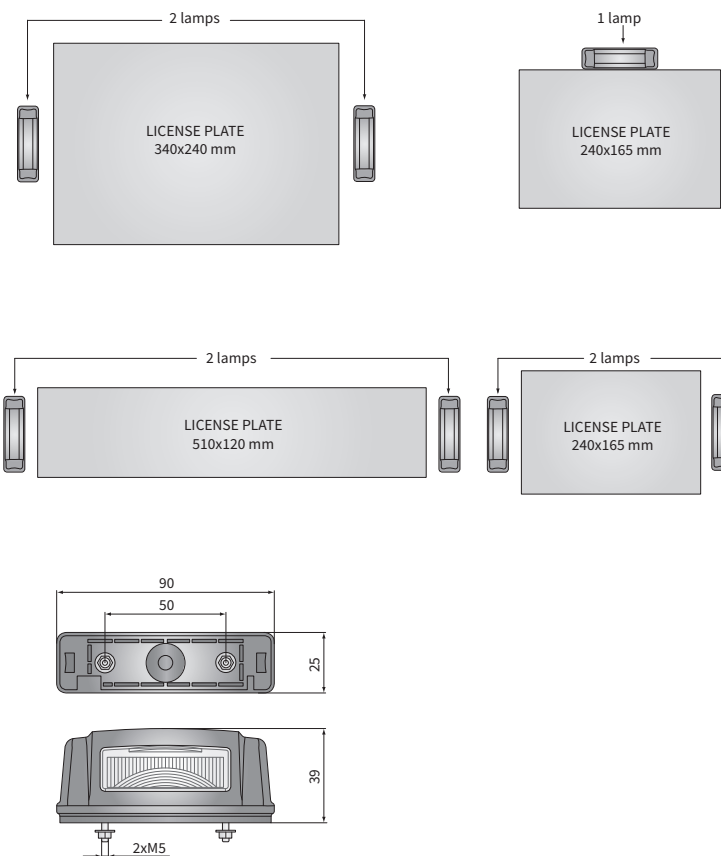

## TECHNICAL DATA / FEATURES

- dimensions: 90x39x25
- light functions: number plate illumin.
- function markings: L
  - traffic: right-hand / left-hand
- source of light: C5W
- maximum power: 5W
- nominal voltage: 12V-24V DC
- optics: standard
- IP rating: IP54
- mounting: 2xM5
- housing's material: plastic
- housing's colour: black
- lens' material: plastic
- built-in connectors: -

## ADDITIONAL INFORMATION

Used to illuminate square or rectangular number plates.  
Lamp construction enables easy bulb replacement without lamp removal from the body.

## DIMENSIONS

Cat. number	Hella Catal. No.	Homologation code	Accessories		Side	right	left	Application	universal	Packaging / pc	carton box
			bulb C5W 12V-5W	bulb C5W 24V-5W							
<b>LSP1.48500</b>	2KA 006 896-001	078				✓	✓		✓	1	1
<b>LSP1.48510</b>		078	✓			✓	✓		✓	1	1
<b>LSP1.48520</b>		078		✓		✓	✓		✓	1	1