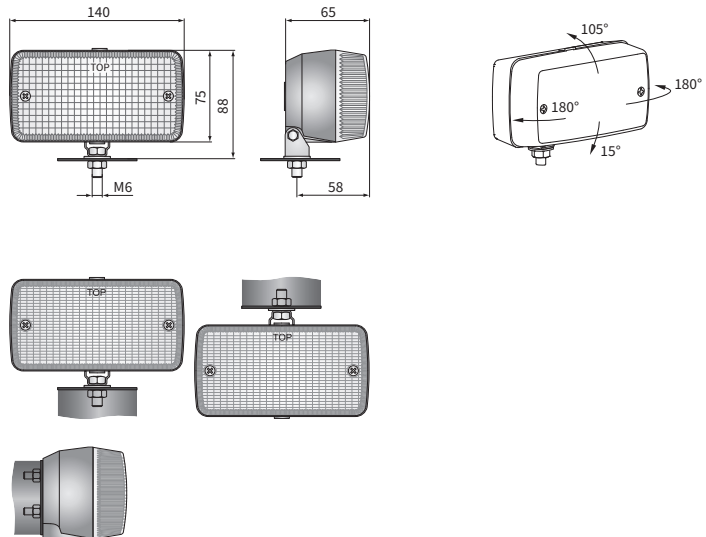

TECHNICAL DATA / FEATURES

- dimensions: 140x75x65
- light functions: fog light, reversing light
- function markings: F, AR
- traffic: right-hand / left-hand
- source of light: P21W
- maximum power: 21W
- nominal voltage: 12V-24V DC
- optics: standard
- IP rating: IP54
- mounting: 2xM6, M8
- housing's material: plastic
- housing's colour: black
- lens' material: plastic
- built-in connectors: -

ADDITIONAL INFORMATION

To be mounted on the back of the vehicle. They can be installed in an upright or upside down position.

It is possible to install needed connectors on wire (on request).

Applications:

- trucks
- trailers

Dedicated application:

- A - Fiat 126p (1972-2000)
- A - electric vehicles - Melex

DIMENSIONS

Cat. number	Homologation code	Light functions		Function markings	Accessories	Side	Mounting method			Bracket	Connectors	Application	Packaging / pc	carton box
		fog light	reversing light				installed vertically up	suspended	rear					
LA1.02004	010	✓		F		right	✓	✓	✓	2xM6	AMP Faston 250	1	1	
LA1.02205	010	✓		AR	bulb P21W 12V cable 0,3 m	left	✓	✓	✓	M8	Deutsch DT	1	1	
LA1.02104	011		✓			right	✓	✓	✓	M10	AMP SuperSeal 1,5	1	1	
LA1.02305	011	✓				left	✓	✓	✓		Cap / Pin	1	1	
											Application	universal		
												dedicated		