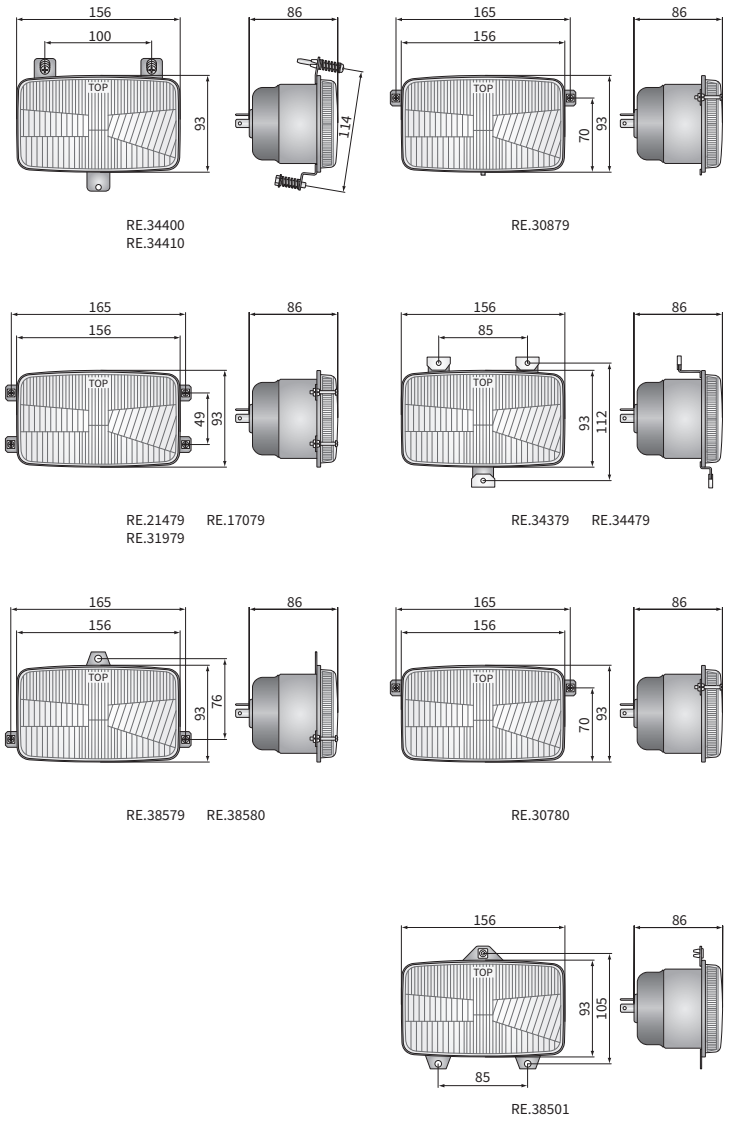

TECHNICAL DATA / FEATURES

- dimensions: 156x93x86
- light functions: passing, driving, position
- function markings: HC/R, A
- traffic: right-hand
- reference mark: 12.5
- source of light: H4, T4W
- maximum power: 75/70W, 4W
- nominal voltage: 12V-24V DC
- optics: standard
- IP rating: IP54
- housing's material: metal
- lens' material: glass
- built-in connectors: -

ADDITIONAL INFORMATION

E8 approval mark refers to H4 bulb when E20 to R2 bulb.

Useful parts while installing:

- main bulb gasket - cat. No. A.05820
- position light bulb holder - cat. No. A.05921
- main bulb mounting block - cat. No. A.07128

DIMENSIONS

Cat. number	Homologation code	Light functions			Type	H4	R2	Reference mark		Accessories			Equivalents	Cobo	Application	
		passing	driving	position				12.5	7.5	bulb H4 12V	bulb T4W	bulb gasket			dedicated	
RE.34400	211	✓	✓		✓		✓						J		B	
RE.34410	211	✓	✓		✓		✓			✓	✓	✓	J		B	
RE.30780	211	✓	✓		✓		✓			✓		✓				
RE.34379	211	✓	✓		✓		✓					✓	H		A	
RE.34479	211	✓	✓		✓		✓			✓		✓	H		A	
RE.21479	211	✓	✓		✓		✓					✓	E			
RE.31979	211	✓	✓		✓		✓			✓		✓	E			
RE.38580	211	✓	✓		✓		✓					✓	L		D	
RE.17079	211	✓	✓	✓	✓		✓					✓	G			
RE.17080	211	✓	✓	✓	✓		✓			✓		✓	G			
RE.30879	211	✓	✓	✓	✓		✓					✓				
RE.38579	211	✓	✓	✓	✓		✓					✓	F			
RE.38501	211	✓	✓	✓	✓		✓					✓	K		C	