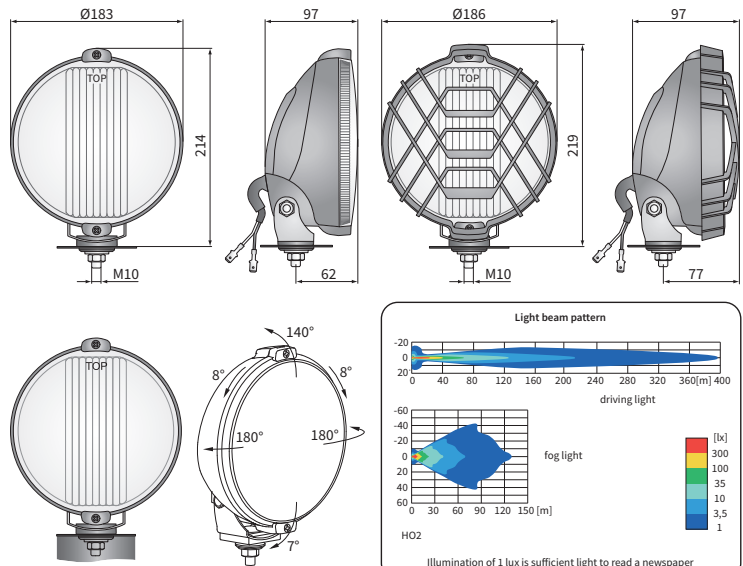

## TECHNICAL DATA / FEATURES

- dimensions:  $\phi 183 \times 97$
- light functions: fog light, driving, position
- function markings: B, HR, A
- reference mark: -, 40
- source of light: H3, T4W
- maximum power: 100W, 4W
- nominal voltage: 12V-24V DC
- optics: standard
- IP rating: IP56
- housing's material: plastic
- housing's colour: black, chrome-plated
- lens' material: glass
- lens' colour: clear, blue
- mounting: M10
- built-in connectors: -
- other: stone guard (option)  
the mount steel-reinforced

## ADDITIONAL INFORMATION

To be mounted at the front of the car or truck. They shall be installed in an upright position.

The bracket parts, in chrome-plated version, are made of Inox steel.

It is possible to install needed connectors on wire (on request).

## DIMENSIONS

Cat. number	Homologation code	Light functions			Lens colour		housing	chrome-plated		Accessories	bulb H3 12V	bulb H3 24V	bulb T4W	stone guard	light cover	cable 0,15 m	Side			Connectors	AMP Faston 250	Deutsch DT	AMP SuperSeal 1,5	Packaging / pc	carton box
		fog light	driving	position	clear	blue		black	right								left								
<b>HO2.14960</b>	149	✓			✓			✓							✓		✓	✓						1	
<b>HO2.15361</b>	149	✓			✓			✓		✓					✓		✓	✓						1	
HO2.35961	149	✓			✓			✓			✓				✓		✓	✓						1	
<b>HO2.15060</b>	149	✓			✓			✓					✓		✓		✓	✓						1	
HO2.15461	149	✓			✓			✓		✓			✓		✓		✓	✓						1	
<b>HO2.15160</b>	151		✓	✓	✓			✓							✓		✓	✓						1	
<b>HO2.15561</b>	151		✓	✓	✓			✓		✓					✓		✓	✓						1	
<b>HO2.35861</b>	151		✓	✓	✓			✓			✓	✓			✓		✓	✓						1	
<b>HO2.15260</b>	151		✓	✓	✓			✓					✓		✓		✓	✓						1	
HO2.15661	151		✓	✓	✓			✓		✓			✓		✓		✓	✓						1	
<b>HO2.40160</b>	151		✓	✓		✓		✓					✓		✓		✓	✓						1	
HO2.40261	151		✓	✓		✓		✓		✓			✓		✓		✓	✓						1	
<b>HO2.40060</b>	151		✓	✓		✓		✓					✓		✓		✓	✓						1	
<b>HO2.23161</b>	151		✓	✓		✓		✓		✓			✓		✓		✓	✓						1	