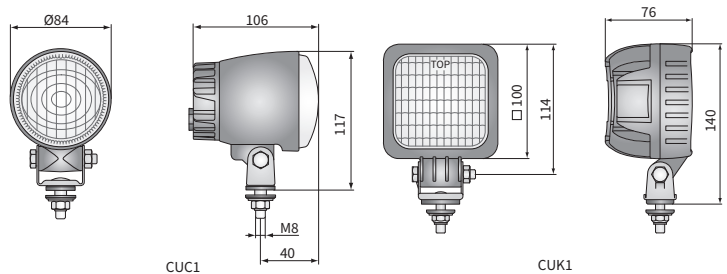

**TECHNICAL DATA / FEATURES**

- dimensions: 100x100x76,  $\phi$ 84x106
- maximum power: 12W, 14W, 9W, 5W
- nominal voltage: 12V-24V DC, 12V-48V DC
- permissible power supply voltage: 10.5V-30V DC, 10.5V-60V DC
- source of light: 6 x LED, 3 x LED, 1 x LED
- colour of light: dark blue, red
- IP rating: IP67, IP69K, IP66
- work temperature: -40°C - +80°C
- housing's material: aluminium/plastic
- lens' material: plastic, glass
- built-in connectors: AMP Faston 250, Deutsch DT, AMP SuperSeal 1.5
- other: protection:
  - against overheating
  - against reverse polarisation
 bracket made of Inox steel

Correct polarity required.

Mounting: as a freestanding on body panels. CUC1 can be installed in an upright or upside down position while CUK1 in any position.

It is possible to install needed connectors for a version with cable (on request).

Useful parts while installing:

- AMP Faston 250 plug 2-pin - cat. No. A.07138
- AMP SuperSeal 1,5 plug 2-pin - cat. No. A.07137
- deutsch plug DT06-2S 2-pin - cat. No. A.07135

**DIMENSIONS**

Cat. number	Shape		The light colour		Lens material		Rated power			IP rating			Accessories					
	square	round	dark blue	red	plastic	glass	14W	12W	9W	5W	IP66	IP67	IP69K	LED module 12V-24V	LED module 12V-48V	cable 0.5 m	cable 0.15 m	
<b>CUK1.48800</b>	✓																	
<b>CUK1.48806</b>		✓																
CUK1.48807	✓		✓		✓													
<b>CUK1.48808</b>	✓		✓		✓													
<b>CUK1.48840</b>	✓		✓		✓													
<b>CUK1.48846</b>	✓		✓		✓													
CUK1.48847	✓		✓		✓													
CUK1.48848	✓		✓		✓													
<b>CUC1.48601</b>		✓	✓		✓													
<b>CUC1.48603</b>		✓	✓		✓													