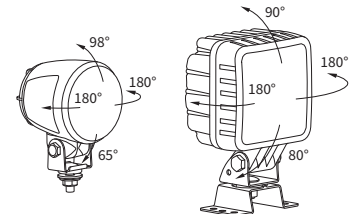

**TECHNICAL DATA / FEATURES**

- dimensions: 100x100x76,  $\phi$ 84x106
- maximum power: 12W, 14W, 9W, 5W
- nominal voltage: 12V-24V DC, 12V-48V DC
- permissible power supply voltage: 10.5V-30V DC, 10.5V-60V DC
- source of light: 6 x LED, 3 x LED, 1 x LED
- colour of light: dark blue, red
- IP rating: IP67, IP69K, IP66
- work temperature: -40°C - +80°C
- housing's material: aluminium/plastic
- lens' material: plastic, glass
- built-in connectors: AMP Faston 250, Deutsch DT, AMP SuperSeal 1.5
- other: protection:
  - against overheating
  - against reverse polarisation
 bracket made of Inox steel

Correct polarity required.

Mounting: as a freestanding on body panels. CUC1 can be installed in an upright or upside down position while CUK1 in any position.

It is possible to install needed connectors for a version with cable (on request).

Useful parts while installing:

- AMP Faston 250 plug 2-pin - cat. No. A.07138
- AMP SuperSeal 1,5 plug 2-pin - cat. No. A.07137
- deutsch plug DT06-2S 2-pin - cat. No. A.07135

**DIMENSIONS**

Cat. number	Shape		The light colour		Lens material		Rated power			IP rating			Accessories					
	square	round	dark blue	red	plastic	glass	14W	12W	9W	5W	IP66	IP67	IP69K	LED module 12V-24V	LED module 12V-48V	cable 0.5 m	cable 0.15 m	
<b>CUK1.48800</b>	✓																	
<b>CUK1.48806</b>		✓																
CUK1.48807	✓		✓		✓													
<b>CUK1.48808</b>	✓		✓		✓													
<b>CUK1.48840</b>	✓		✓		✓													
<b>CUK1.48846</b>	✓		✓		✓													
CUK1.48847	✓		✓		✓													
CUK1.48848	✓		✓		✓													
<b>CUC1.48601</b>		✓	✓		✓													
<b>CUC1.48603</b>		✓	✓		✓													