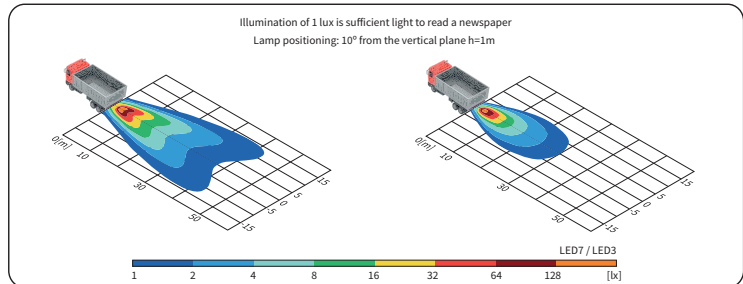

DIMENSIONS

Cat. number	Homologation code	Luminous flux		Rated power		IP rating			Type	Accessories		Mounting method				Bracket		Connectors					
		1500 lm	800 lm	19W	11W	IP66	IP67	IP69K		6 x LED	3 x LED	LED module 12V-24V	cable 0,5 m	installed vertically up	suspended	side	rear	M8	omega	AMP Faston 250	Deutsch DT	AMP SuperSeal 1,5	Cap / Pin
LED7.50902	083	✓		✓				✓	✓	✓	✓	✓	✓	✓	✓	✓	✓						
LED7.50906	083	✓		✓				✓	✓	✓	✓	✓	✓	✓	✓	✓	✓	✓	✓		2		
LED7.50907	083	✓		✓		✓			✓	✓	✓	✓	✓	✓	✓	✓	✓	✓	✓		2		
LED7.50909	083	✓		✓		✓			✓	✓	✓	✓	✓	✓	✓	✓	✓	✓	✓	✓	2		
LED7.50920	083	✓		✓		✓			✓	✓	✓	✓	✓	✓	✓	✓	✓	✓	✓	✓			
LED7.50925	083	✓		✓		✓			✓	✓	✓	✓	✓	✓	✓	✓	✓	✓	✓	✓			
LED7.50904	083	✓		✓		✓			✓	✓	✓	✓	✓	✓	✓	✓	✓	✓	✓	✓	2		
LED7.50905	083	✓		✓		✓			✓	✓	✓	✓	✓	✓	✓	✓	✓	✓	✓	✓	2		
LED3.47700	079		✓		✓							✓	✓	✓	✓	✓	✓	✓	✓	✓			
LED3.47706	079		✓		✓			✓	✓	✓	✓	✓	✓	✓	✓	✓	✓	✓	✓	✓	2		
LED3.47707	079		✓		✓				✓	✓	✓	✓	✓	✓	✓	✓	✓	✓	✓	✓	2		
LED3.47711	079		✓		✓				✓	✓	✓	✓	✓	✓	✓	✓	✓	✓	✓	✓	2		
LED3.47720	079		✓		✓				✓	✓	✓	✓	✓	✓	✓	✓	✓	✓	✓	✓	2		
LED3.47726	079		✓		✓			✓	✓	✓	✓	✓	✓	✓	✓	✓	✓	✓	✓	✓	2		
LED3.47727	079		✓		✓				✓	✓	✓	✓	✓	✓	✓	✓	✓	✓	✓	✓	2		
LED3.47728	079		✓		✓				✓	✓	✓	✓	✓	✓	✓	✓	✓	✓	✓	✓	2		
LED3.47704	079		✓		✓				✓	✓	✓	✓	✓	✓	✓	✓	✓	✓	✓	✓	2		
LED3.47705	079		✓		✓				✓	✓	✓	✓	✓	✓	✓	✓	✓	✓	✓	✓	2