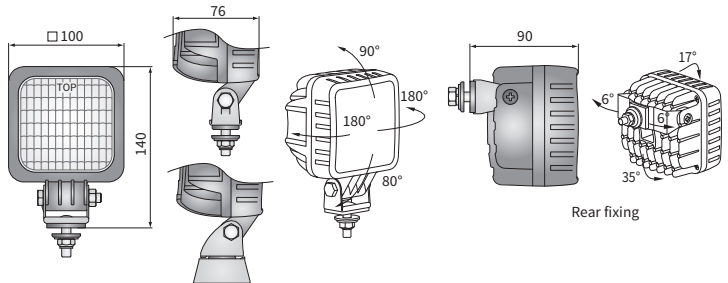

TECHNICAL DATA / FEATURES

- dimensions: 100x100x76
- function markings: AR
- luminous flux of the LED module: 1500 lm, 800 lm
- luminous flux of the lamp: 1200 lm, 500 lm
- maximum power: 19W, 11W
- nominal voltage: 12V-24V DC
- permissible power supply voltage: 10.5V-30V DC
- source of light: 6 x LED, 3 x LED
- IP rating: IP67, IP69K, IP66
- work temperature: -40°C - +80°C
- housing's material: aluminium/plastic
- lens' material: plastic
- built-in connectors: AMP Faston 250, Deutsch DT, AMP SuperSeal 1.5
- other: protection:
 - against overheating
 - against reverse polarisation
- bracket made of Inox steel

Useful parts while installing:
 AMP Faston 250 plug 2-pin - cat. No. A.07138
 AMP SuperSeal 1,5 plug 2-pin - cat. No. A.07137
 deutsch plug DT06-2S 2-pin - cat. No. A.07135

DIMENSIONS

Cat. number	Homologation code	Luminous flux		Rated power		IP rating			Type	Accessories		Mounting method				Bracket		Connectors			
		1500 lm	800 lm	19W	11W	IP66	IP67	IP69K		6 x LED	3 x LED	LED module 12V-24V	cable 0,5 m	installed vertically up	suspended	side	rear	M8	omega	AMP Faston 250	Deutsch DT
LED7.50902	083	✓		✓				✓	✓	✓	✓	✓	✓	✓	✓	✓	✓				
LED7.50906	083	✓		✓				✓	✓	✓	✓	✓	✓	✓	✓	✓	✓	✓	✓		2
LED7.50907	083	✓		✓		✓			✓	✓	✓	✓	✓	✓	✓	✓	✓	✓	✓		2
LED7.50909	083	✓		✓		✓			✓	✓	✓	✓	✓	✓	✓	✓	✓	✓	✓	✓	2
LED7.50920	083	✓		✓		✓			✓	✓	✓	✓	✓	✓	✓	✓	✓	✓	✓	✓	
LED7.50925	083	✓		✓		✓			✓	✓	✓	✓	✓	✓	✓	✓	✓	✓	✓	✓	
LED7.50904	083	✓		✓		✓			✓	✓	✓	✓	✓	✓	✓	✓	✓	✓	✓	✓	2
LED7.50905	083	✓		✓		✓			✓	✓	✓	✓	✓	✓	✓	✓	✓	✓	✓	✓	2
LED3.47700	079		✓		✓							✓	✓	✓	✓	✓	✓	✓	✓	✓	
LED3.47706	079		✓		✓			✓	✓	✓	✓	✓	✓	✓	✓	✓	✓	✓	✓	✓	2
LED3.47707	079		✓		✓				✓	✓	✓	✓	✓	✓	✓	✓	✓	✓	✓	✓	2
LED3.47711	079		✓		✓				✓	✓	✓	✓	✓	✓	✓	✓	✓	✓	✓	✓	2
LED3.47720	079		✓		✓				✓	✓	✓	✓	✓	✓	✓	✓	✓	✓	✓	✓	2
LED3.47726	079		✓		✓			✓	✓	✓	✓	✓	✓	✓	✓	✓	✓	✓	✓	✓	2
LED3.47727	079		✓		✓				✓	✓	✓	✓	✓	✓	✓	✓	✓	✓	✓	✓	2
LED3.47728	079		✓		✓				✓	✓	✓	✓	✓	✓	✓	✓	✓	✓	✓	✓	2
LED3.47704	079		✓		✓				✓	✓	✓	✓	✓	✓	✓	✓	✓	✓	✓	✓	2
LED3.47705	079		✓		✓				✓	✓	✓	✓	✓	✓	✓	✓	✓	✓	✓	✓	2