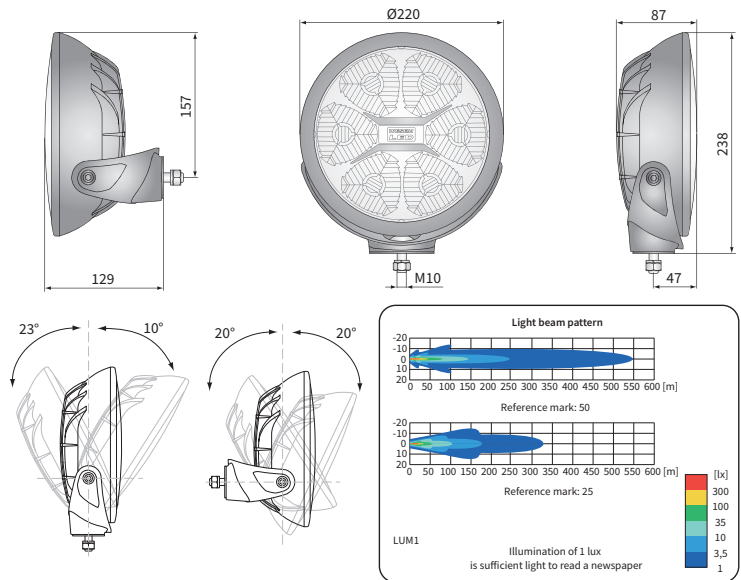

TECHNICAL DATA / FEATURES

- dimensions: $\phi 220 \times 87$
- light functions: driving, position
- function markings: HR, A
- maximum power: 27W, 3W
- nominal voltage: 12V-24V DC
- permissible power supply voltage: 10.5V-30V DC
- reference mark: 50, 25
- source of light: 6 x LED
- IP rating: IP67, IP69K
- work temperature: $-40^{\circ}\text{C} - +80^{\circ}\text{C}$
- housing's material: aluminium
- housing's colour: black, white
- lens' material: glass
- built-in connectors: -
- other: protection:
 - against overheating
 - against reverse polarisation
- screws made of Inox steel

DIMENSIONS

Cat. number	Hella Catal. No.	Homologation code	Light functions		Position light colour		Reference mark		IP rating		housing		Accessories		Connectors							
			driving	position	clear	orange	50	25	IP67	IP69K	black	white	LED module 12V-24V	light cover	chrome-plated frame	black frame	red frame	cable 0,5 m	stabilizer hole	AMP Faston 250	Deutsch DT	AMP SuperSeal 1,5
LUM1.50800	1F8 011 002-001	084	✓	✓	✓		✓		✓	✓	✓		✓	✓	✓							
LUM1.50804	1F8 011 002-001	084	✓	✓	✓								✓	✓	✓							
LUM1.50880		084	✓	✓	✓	✓	✓						✓	✓	✓							
LUM1.50881		084	✓	✓	✓	✓	✓						✓	✓	✓							
LUM1.50805	1F8 011 002-001	084	✓	✓	✓		✓		✓	✓	✓		✓	✓	✓							
LUM1.50806	1F8 011 002-001	084	✓	✓	✓								✓	✓	✓							
LUM1.50807		084	✓	✓	✓		✓		✓	✓	✓		✓	✓	✓							
LUM1.50815		084	✓	✓	✓		✓		✓	✓	✓		✓	✓	✓							
LUM1.50850		087	✓	✓	✓			✓					✓	✓	✓							
LUM1.50853		087	✓	✓	✓			✓					✓	✓	✓							
LUM1.50854		087	✓	✓	✓			✓					✓	✓	✓							
LUM1.50855		087	✓	✓	✓			✓					✓	✓	✓							