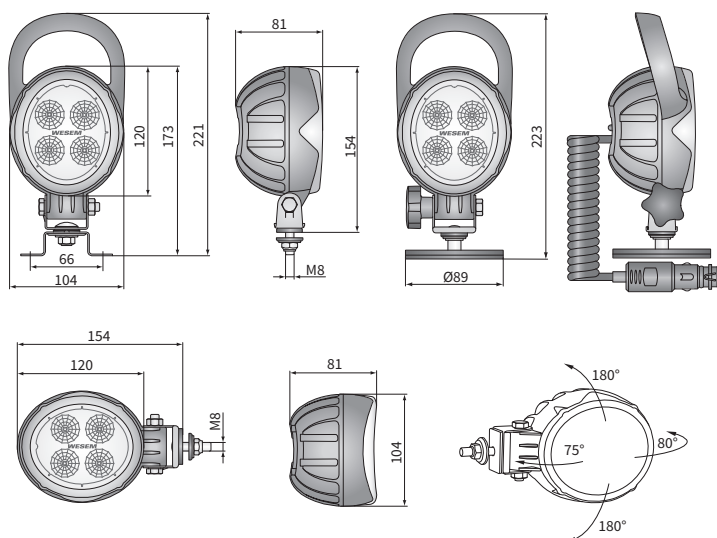

TECHNICAL DATA / FEATURES

- dimensions: 104x120x81, 120x104x81
- luminous flux of the LED module: 2000 lm, 1500 lm
- luminous flux of the lamp: 1600 lm, 1200 lm
- maximum power: 22W, 18W
- nominal voltage: 12V-24V DC
- permissible power supply voltage: 10.5V-30V DC
- source of light: 4 x LED
- colour temperature: 5700-7000K
- light distribution angle: 4°
- IP rating: IP67, IP69K, IP66
- work temperature: -40°C - +80°C
- housing's material: aluminium/plastic
- lens' material: plastic
- built-in connectors: AMP Faston 250, Deutsch DT, AMP SuperSeal 1.5
- other: protection:
 - against overheating
 - against reverse polarisation

The bracket parts are made of Inox steel.

Different colours of the frame are available: i.e. red, yellow (option).

It is possible to install needed connectors for a version with cable (on request).

Useful parts while installing:

- deutsch plug DT06-2S 2-pin - cat. No. A.07135
- AMP SuperSeal 1,5 plug 2-pin - cat. No. A.07137
- AMP Faston 250 plug 2-pin - cat. No. A.07138

DIMENSIONS

Cat. number	Luminous flux			IP rating	Accessories			LED module 12V-24V/ cable 0.5 m	Mounting method			Bracket	M8	omega	Connectors				Packaging / pc	carton box
	2000 lm	1500 lm			IP66	IP67	IP69K		installed vertically up	suspended	side				AMP Faston 250	Deutsch DT	AMP SuperSeal 1.5	H9-H11		
CRV2D.56200	✓						✓	✓	✓	✓	✓	✓							2	1
CRV2D.56206	✓						✓	✓	✓	✓	✓	✓							2	1
CRV2D.56207	✓						✓	✓	✓	✓	✓	✓							2	1
CRV2D.56208	✓						✓	✓	✓	✓	✓	✓							2	1
CRV2D.56203	✓						✓	✓	✓	✓	✓	✓							2	1
CRV2B.58700		✓					✓	✓	✓	✓	✓	✓							2	1
CRV2B.58706		✓					✓	✓	✓	✓	✓	✓							2	1
CRV2B.58707		✓					✓	✓	✓	✓	✓	✓							2	1
CRV2B.58708		✓					✓	✓	✓	✓	✓	✓							2	1
CRV2D.56240	✓						✓	✓	✓	✓	✓	✓							2	1
CRV2D.56247	✓						✓	✓	✓	✓	✓	✓							2	1
CRV2B.58740		✓					✓	✓	✓	✓	✓	✓							2	1
CRV2B.58747		✓					✓	✓	✓	✓	✓	✓							2	1