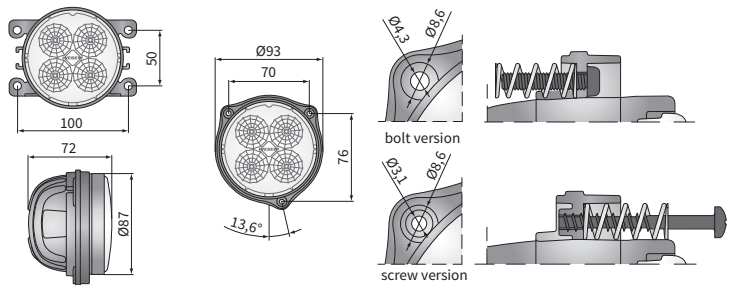

## TECHNICAL DATA / FEATURES

- dimensions:  $\phi 87 \times 72$
- luminous flux of the LED module: 2000 lm, 1500 lm, 1000 lm
- luminous flux of the lamp: 1600 lm, 1200 lm, 800 lm
- maximum power: 21W, 18W, 14.5W
- nominal voltage: 12V-24V DC
- permissible power supply voltage: 10.5V-30V DC
- source of light: 4 x LED
- colour temperature: 5700-7000K
- light distribution angle: 35°, 58°
- IP rating: IP67, IP69K
- work temperature: -40°C - +80°C
- housing's material: aluminium/plastic
- lens' material: plastic
- built-in connectors: AMP SuperSeal 1.5, Deutsch DT
- other: protection:
  - against overheating
  - against reverse polarisation

Correct polarity required.

Mounting: factory prepared places, built-in to vehicle's recess.

It is possible to install needed connectors for a version with cable (on request).

Useful parts while installing:

deutsch plug DT06-2S 2-pin - cat. No. A.07135

AMP SuperSeal 1,5 plug 2-pin - cat. No. A.07137

## DIMENSIONS

Cat. number	Luminous flux			Beam angle	IP rating	Accessories			Bracket	Connectors		
	2000 lm	1500 lm	1000 lm			cable 0,5 m	cable 0,15 m	3 screws		3 bolts	4 bolts	Deutsch DT
CRC5K.54825	✓			✓								
CRC5K.54828	✓			✓								
CRC5K.54820	✓			✓								
CRC5H.53320	✓			✓								
CRC5H.53325	✓			✓								
CRC5H.53326	✓			✓								
CRC5H.53328	✓			✓								
CRC5H.53321	✓			✓								
<b>CRC5D.51620</b>		✓		✓								
CRC5D.51625		✓		✓								
<b>CRC5D.51623</b>		✓		✓								
<b>CRC5D.51627</b>		✓		✓								
CRC5D.51622		✓		✓								