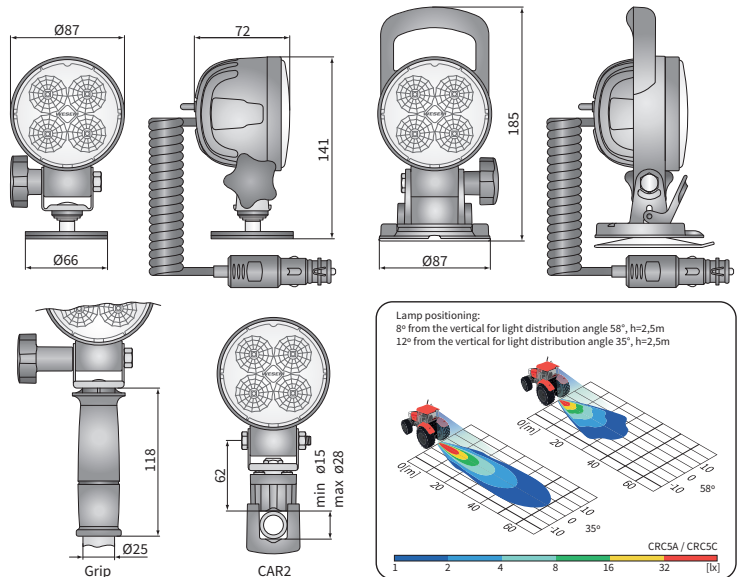

TECHNICAL DATA / FEATURES

- dimensions: $\phi 87 \times 72$
- luminous flux of the LED module: 2000 lm, 1500 lm, 1000 lm
- luminous flux of the lamp: 1600 lm, 1200 lm, 800 lm
- maximum power: 21W, 18W, 14.5W
- nominal voltage: 12V-24V DC
- permissible power supply voltage: 10.5V-30V DC
- source of light: 4 x LED
- colour temperature: 5700-7000K
- light distribution angle: 35°, 58°
- IP rating: IP67, IP69K
- work temperature: -40°C - +80°C
- housing's material: aluminium
- lens' material: plastic
- built-in connectors: -
- other: protection:
 - against overheating
 - against reverse polarisation

Correct polarity required.

Mounting: as a freestanding on body panels. They can be installed in any position (standing, hanging, on side).

It is possible to install needed connectors for a version with cable (on request).

Useful parts while installing:

- deutsch plug DT06-2S 2-pin - cat. No. A.07135
- AMP SuperSeal 1,5 plug 2-pin - cat. No. A.07137
- AMP Faston 250 plug 2-pin - cat. No. A.07138

Replacement parts:

- neodymium magnet $\phi 66/230N$ (1 pc.) - cat. No. CAR4.51315
- brackets - cat. No. CAR2.41910
- grip - cat. No. AR.54324
- suction cup holder d87 - cat. No. CAR5.55600

DIMENSIONS

Cat. number	Luminous flux			Beam angle	Accessories	handle	cable 0.5 m	cable 8 m	switch	cigarette lighter plug	case	Bracket	omega	neodymium magn.	CAR2	grip	suction cup	Connectors	Deutsch DT	AMP SuperSeal 1,5	
	2000 lm	1500 lm	1000 lm																		
CRC5K.54853	✓			✓																	
CRC5K.54854	✓			✓																	
CRC5K.54856	✓			✓																	
CRC5K.54859	✓			✓																	
CRC5K.54857	✓			✓													✓				
CRC5K.54858	✓			✓												✓					
CRC5H.53352	✓			✓																	
CRC5H.53353	✓			✓																	
CRC5H.53356	✓			✓																	
CRC5H.53359	✓			✓																	
CRC5B.50021		✓		✓			✓							✓							
CRC5B.50053		✓		✓				✓						✓							
CRC5B.50054		✓		✓				✓						✓							
CRC5B.50056		✓		✓				✓						✓							
CRC5B.50059		✓		✓				✓						✓							