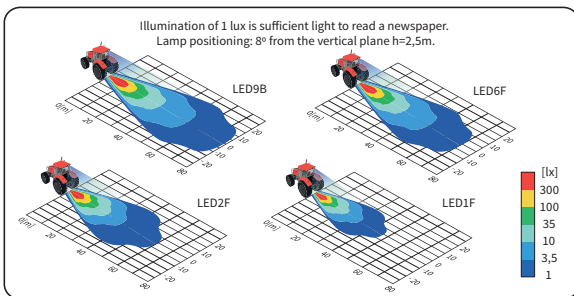

DIMENSIONS

Cat. number	Luminous flux	3000 lm	2500 lm	2000 lm	1500 lm	Accessories	LED module 12V-24V	LED module 12V-48V	handle	cable 0.22 m	cable 0.5 m	cable 8 m	switch	cigarette lighter plug	Mounting method	any	installed vertically up	rear	Bracket:	neodymium magn.	CAR1	CAR2	CAR3	grip	M8	Connectors	Deutsch DT	
LED9B.53897	✓						✓																					
LED9B.53895	✓						✓													✓								
LED9B.53896	✓						✓													✓								
LED9B.53801	✓						✓															✓						
LED9B.53825	✓						✓																					
LED6F.49997		✓					✓													✓								
LED6F.49995		✓					✓													✓								
LED6F.49996		✓					✓													✓								
LED6F.49950		✓					✓													✓								
LED6F.49951		✓					✓													✓								
LED6F.49925		✓					✓													✓								
LED6F.49986		✓					✓													✓								

Cat. number	Luminous flux	3000 lm	2500 lm	2000 lm	1500 lm	Accessories	LED module 12V-24V	LED module 12V-48V	handle	cable 0.22 m	cable 0.5 m	cable 8 m	switch	cigarette lighter plug	Mounting method	any	installed vertically up	rear	Bracket:	neodymium magn.	CAR1	CAR2	CAR3	grip	M8	Connectors	Deutsch DT		
LED6F.49987		✓					✓																						
LED2F.47696			✓				✓														✓								
LED2F.47697			✓				✓														✓								
LED2F.47698			✓				✓																						
LED2F.47625			✓				✓																						
LED1F.47431				✓			✓														✓								
LED1F.47419				✓			✓														✓								
LED1F.47433				✓			✓														✓								
LED1F.47432				✓			✓														✓								
LED1F.47434				✓			✓														✓								
LED1F.47435				✓			✓														✓								
LED1F.47498				✓			✓														✓								
LED1F.47425				✓			✓														✓