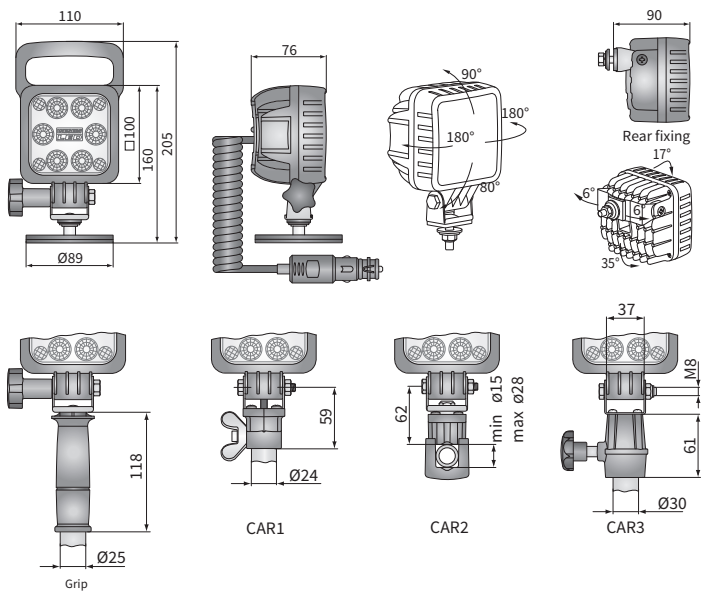

**TECHNICAL DATA / FEATURES**

- dimensions: 100x100x76
- luminous flux of the LED module: 3000 lm, 2500 lm, 2000 lm, 1500 lm
- luminous flux of the lamp: 2400 lm, 2000 lm, 1600 lm, 1200 lm
- maximum power: 30W, 29W, 25W, 19W
- nominal voltage: 12V-24V DC, 12V-48V DC
- permissible power supply voltage: 10.5V-30V DC, 10.5V-60V DC
- source of light: 6 x LED
- colour temperature: 5000-7000K
- light distribution angle: 50°
- IP rating: IP67, IP69K
- work temperature: -40°C - +80°C
- housing's material: aluminium/plastic
- lens' material: plastic
- built-in connectors: Deutsch DT
- other: protection:
  - against overheating
  - against reverse polarisation
- bracket made of Inox steel

**ADDITIONAL INFORMATION**

The lamps comply with EMC Directive 2004/108/EC. They do not emit electromagnetic interference as well as they are resistant to it's influence. Correct polarity required.

Replacement parts:  
 neodymium magnet  $\phi 89/500N$  (1 pc.) - cat. No. CAR4.51320  
 brackets - cat. No. CAR1.47300  
 brackets - cat. No. CAR2.41910  
 brackets - cat. No. CAR3.50600  
 grip - cat. No. AR.54324

**DIMENSIONS**

Cat. number	Luminous flux	3000 lm	2500 lm	2000 lm	1500 lm	Accessories	LED module 12V-24V	LED module 12V-48V	handle	cable 0.22 m	cable 0.5 m	cable 8 m	switch	cigarette lighter plug	Mounting method	any	installed vertically up	rear	Bracket:	neodymium magn.	CAR1	CAR2	CAR3	grip	M8	Connectors	Deutsch DT	
LED9B.53897	✓						✓																					
<b>LED9B.53895</b>	✓						✓													✓								
<b>LED9B.53896</b>	✓						✓													✓								
LED9B.53801	✓						✓															✓						
LED9B.53825	✓						✓																					
<b>LED6F.49997</b>		✓					✓													✓								
<b>LED6F.49995</b>		✓					✓													✓								
<b>LED6F.49996</b>		✓					✓													✓								
LED6F.49950		✓					✓													✓								
LED6F.49951		✓					✓													✓								
LED6F.49925		✓					✓													✓								
LED6F.49986		✓					✓													✓								